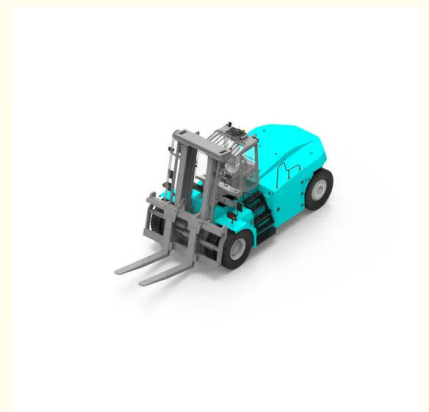

Goodsense 3-6m Lifting Height Lead Battery 30 Ton Forklift 30000kg Electric Forklift Truck With Side Shift

Our Product Introduction

Basic Information

- Place of Origin: China
- Brand Name: Goodsense
- Model Number: FB300
- Minimum Order Quantity: Negotiable
- Price: Negotiable
- Packaging Details: Bare packaging
- Delivery Time: 30-40work days
- Payment Terms: T/T

Product Specification

- Model Number: FB300
- Rated Loading Capacity: 30 TON
- Core Components: Motor, Pump, Gearbox
- Weight (KG): 42500 Kg
- Fork Length: 1220mm
- Fork Width: 150mm
- Overall Dimensions: 3140*1600*2140mm
- Overall Dimension: 6665*3050*3500mm
- Place Of Origin: China
- Brand Name: Goodsense
- Name: Forklift
- Condition: New
- Energy Supply: Reference Introduction
- Advantage: Small Vibration And Noise
- Highlight: **30000kg electric forklift truck.**

for more products please visit us on rdforklift.com

Product Description

Our Product Introduction

for more products please visit us on rdforklift.com

Advantages

1				FB250	FB280	FB300
2		Power Type		Battery	Battery	Battery
3		Driving Style		Seated	Seated	Seated
4		Rated Capacity	kg	25000	28000	30000
5		Load Centre	mm	1200	1200	1200